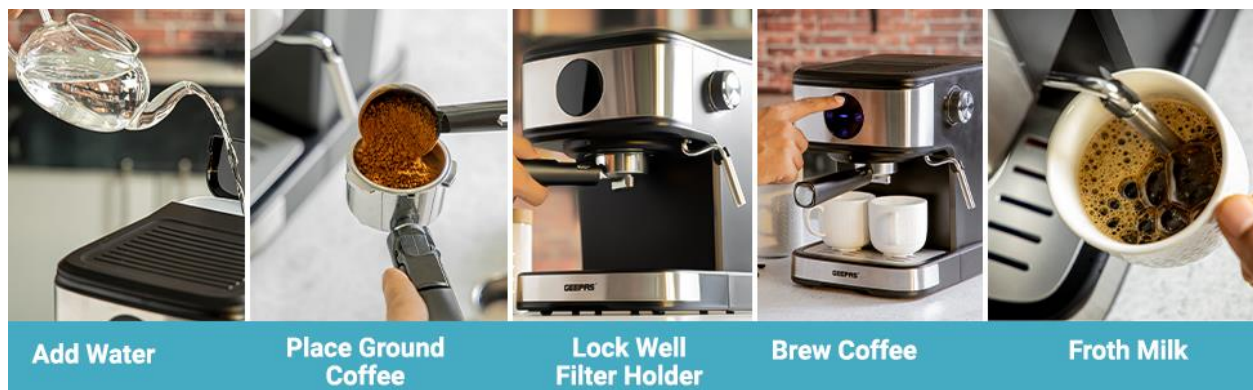

STYLISHLY SIMPLISTIC AND FUNCTIONAL - The Scandinavian inspired Nordic Espresso maker in a sleek slate grey with stainless steel and wood accents, looks great in any home. Its minimalist look fits perfectly into any kitchen.

TECHNICAL DETAILS

Brand	Geepas
Model Number	GCM41511
Color	Sliver & Black
Product Dimensions	32 x 32 x 24 cm; 3.3 Kilograms
Capacity	1.5 Liters
Power / Wattage	850 watts
Voltage	240 Volts
Material	Stainless Steel
Auto Shutoff	No
Special Features	Removable Tank
Packing Weight	3.6 (Aprx) Kilograms
Type	Coffee Maker

From the manufacturer

Geepas 850W Espresso Machine Barista Coffee Maker with 20 Bar Pump & Milk Frother

Geepas 850W Cappuccino Maker Prepare and deliver your perfect espresso with fresh ground coffee. Master the art of the perfect coffee with the Geepas Premium 20 Bar Cappuccino Maker - an essential in the kitchen of any coffee connoisseur. Easy to create a range of delicious drinks including lattes, cappuccinos, and hot chocolate. So, whether you need a super strong coffee to kick start your day, or something a little milder to wind down with, this machine is just the job.

Delicious Cream and Flavorful Coffee Features highly efficient and powerful 20 bar pump pressure, which forces water steadily through the machine, extracting maximum flavor from coffee and producing a delicious cream. Professional pressure - 20-bar water pressure produces professional results, for optimum flavor and aroma without the bitterness.